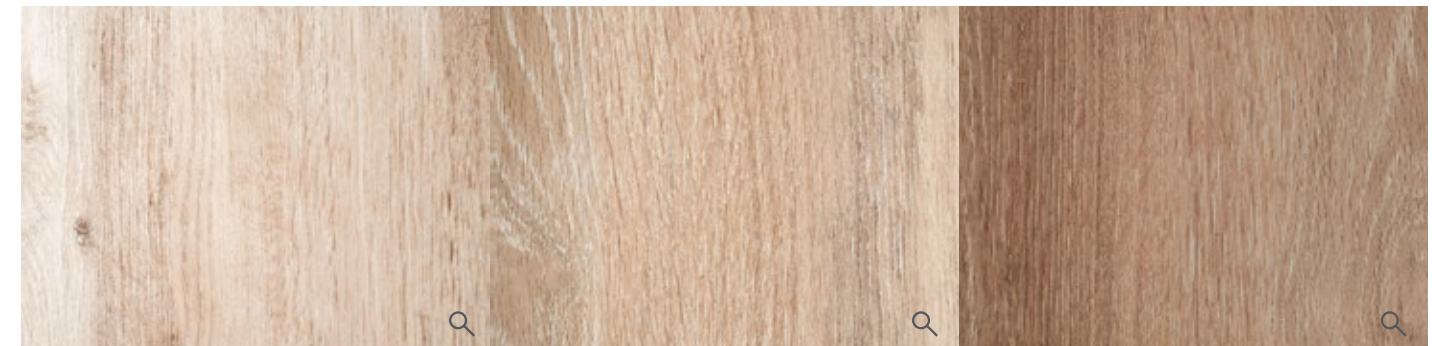

# HERITAGE

MATT RECTIFIED V3 23 FACES

30x120 · 20x120 cm 12x48" · 8x48"

COLORS. COLORES

heritage natural

heritage natural

heritage roble

heritage nogal