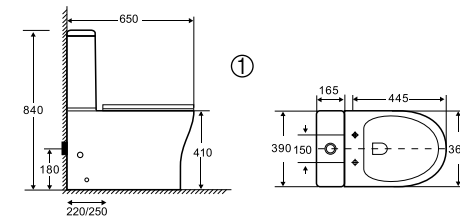

Prime
EASY CLEAN RIMLESS

① Pack WC PRIME compacto

Ref.: RS12249BPRM+TRS12249BPRM+TRS12249BPRM

Pack: 50 kg / 0,175 m³