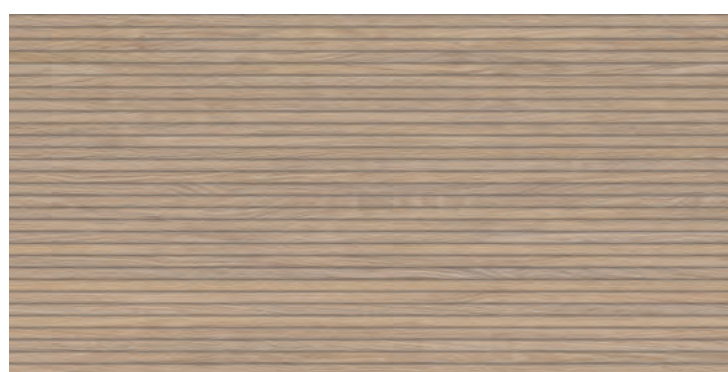

WOODLAY LINE REDWOOD | M - 133
60 x 120 cm · 23,6" x 47,2"