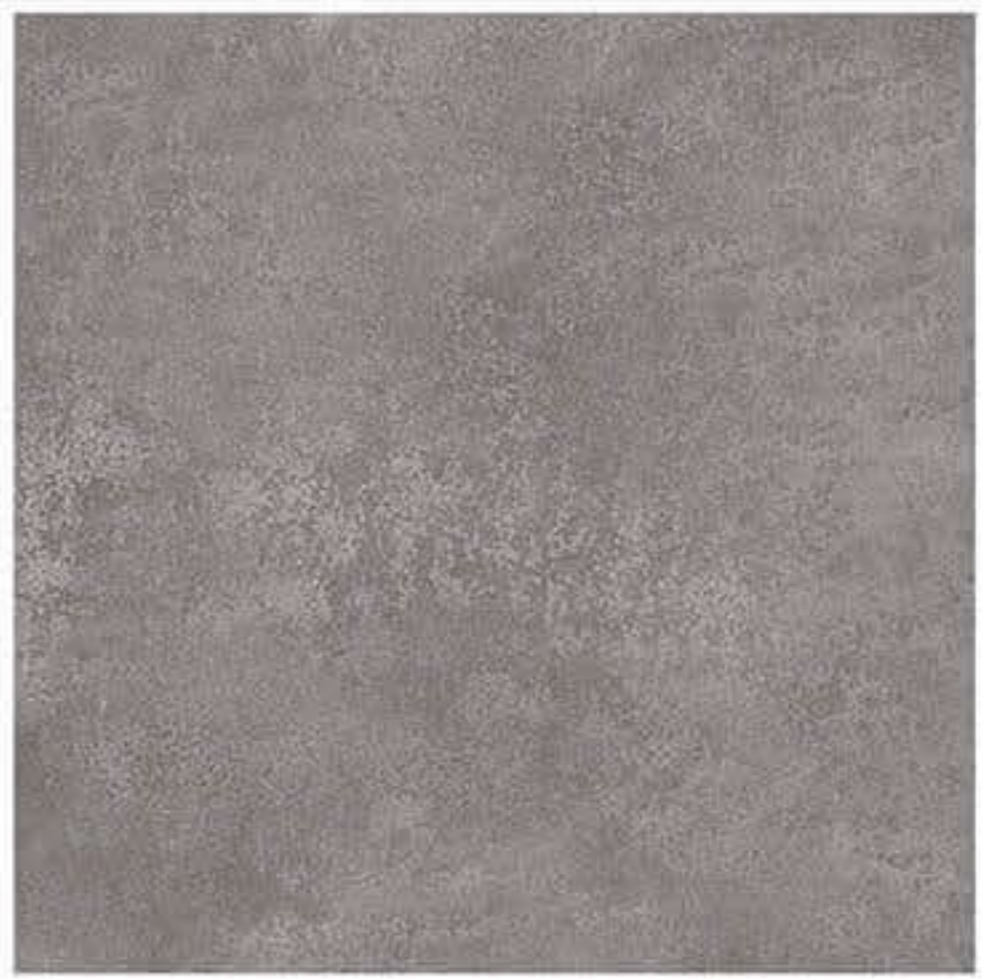

TOKYO
Colours

TOKYO GRAY