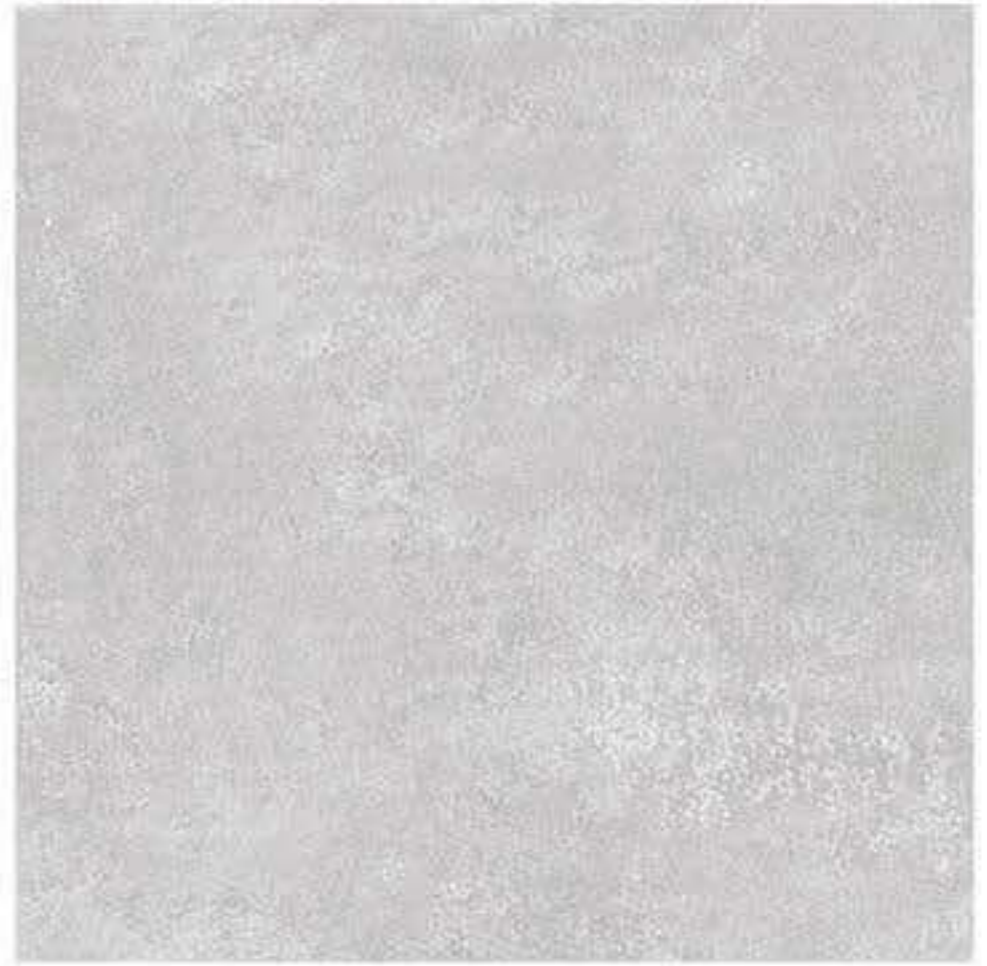

TOKYO GRAY

TOKYO SILVER