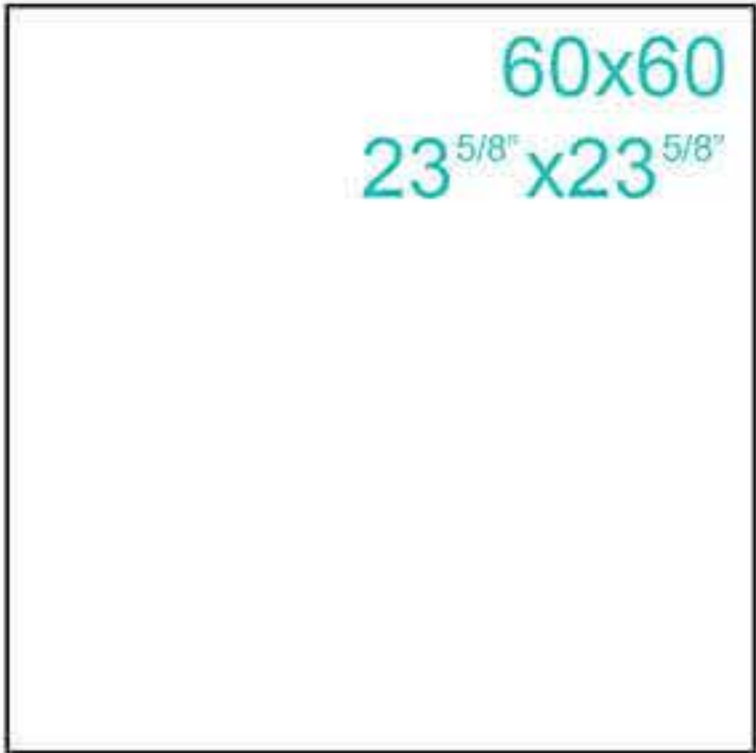

Faces

LONDON

LONDON GRAY

8 different faces in all colours
matt