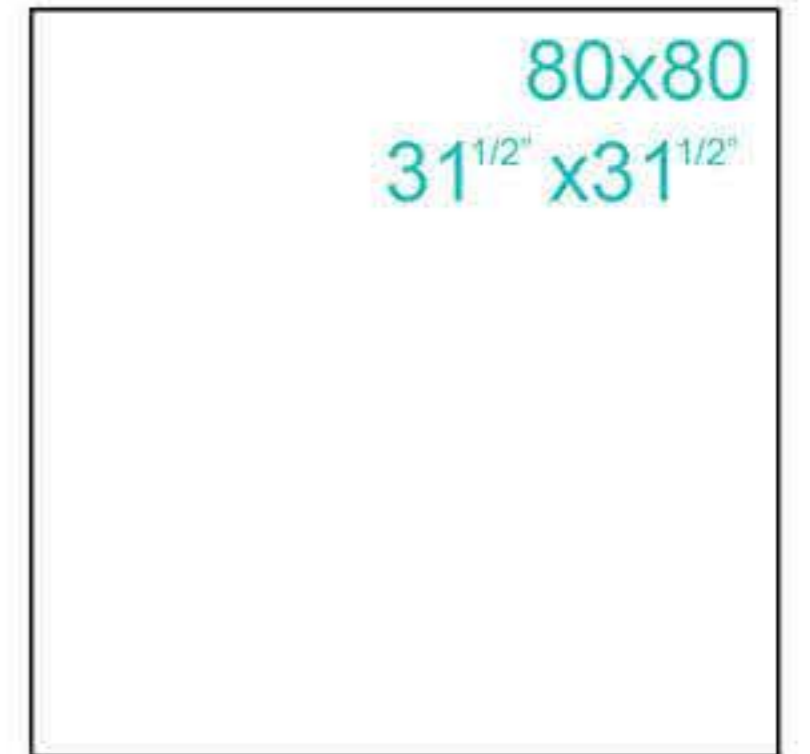

LONDON

LONDON GRAY

8 different faces in all colours
matt