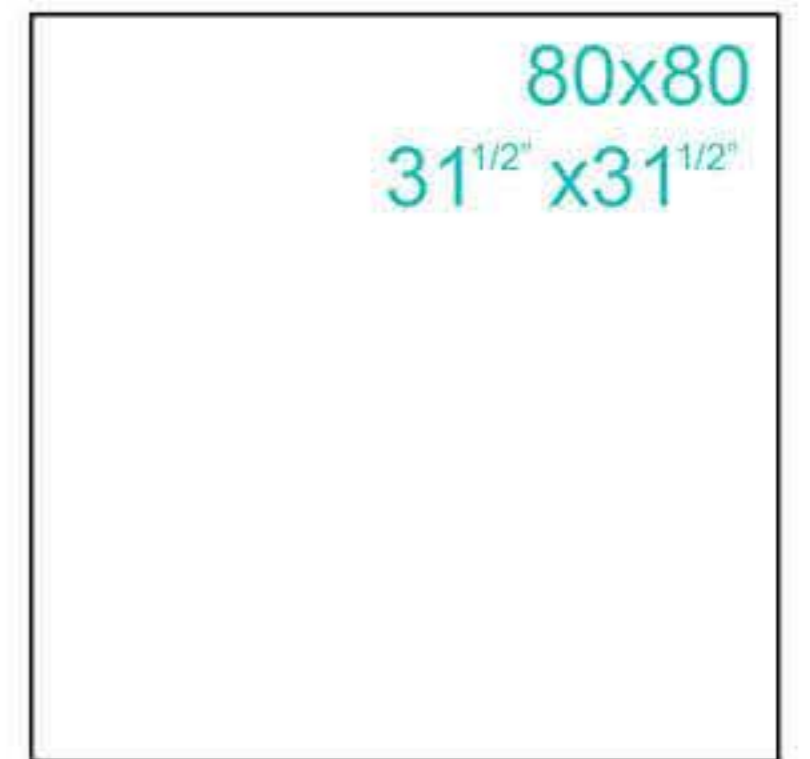

GRAND CANYON
GRAND CANYON BASALT
6 different faces in all colours
matt