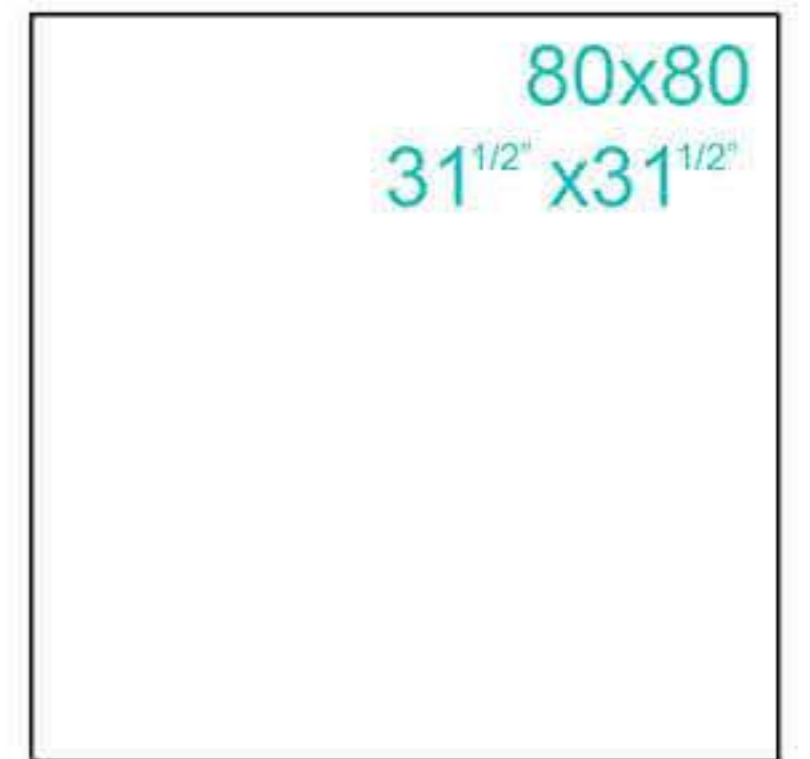

GRAND CANYON
GRAND CANYON CHERT
6 different faces in all colours
matt