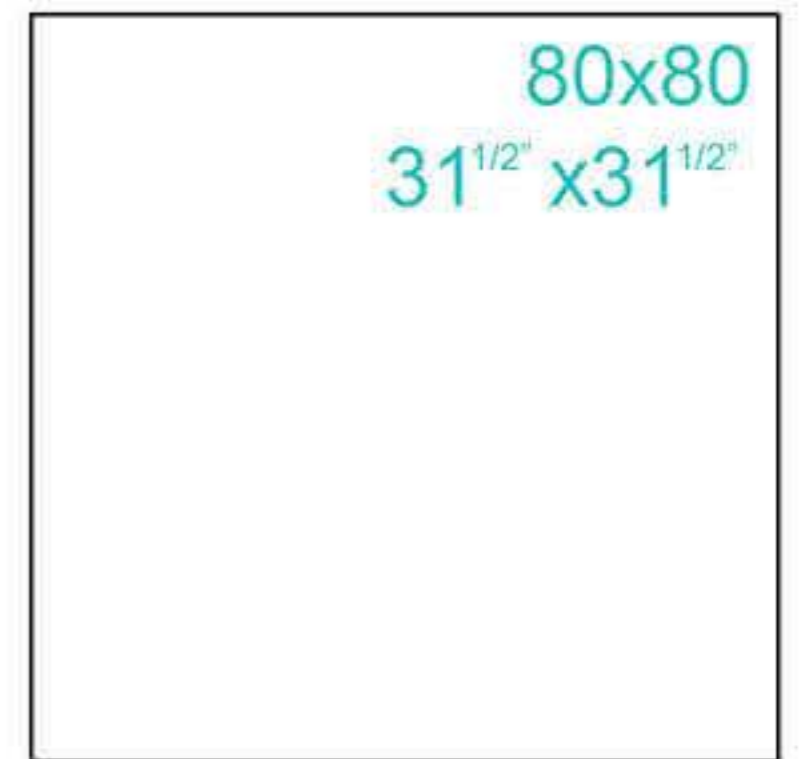

GRAND CANYON
GRAND CANYON BEIGE
6 different faces in all colours
matt