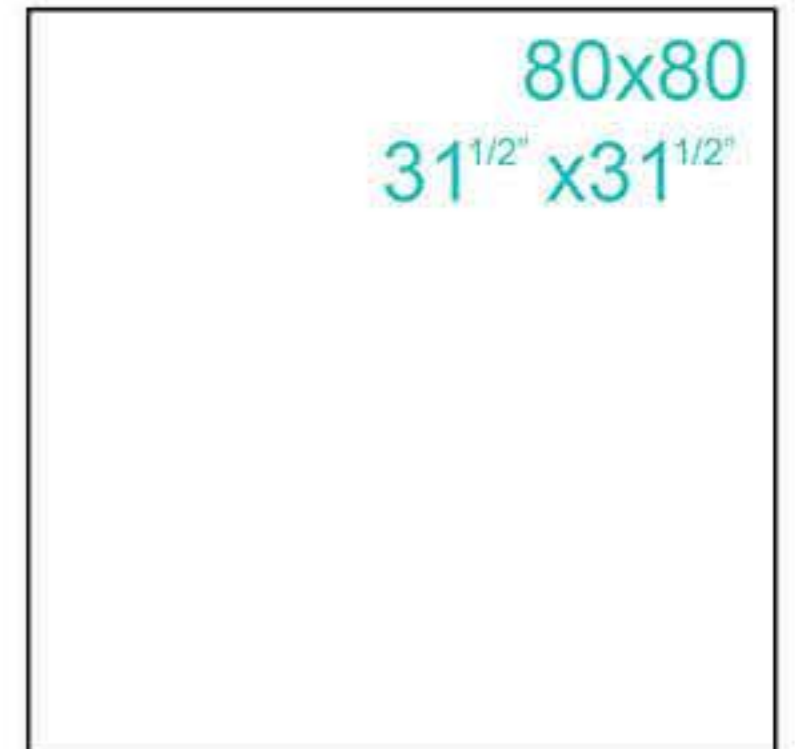

8 different faces in all colours
matt

60x60
23^{5/8}" x 23^{5/8}"

LONDON

LONDON GRAFITE

8 different faces in all colours
matt

LONDON

LONDON CREAM

www.worldstile.com