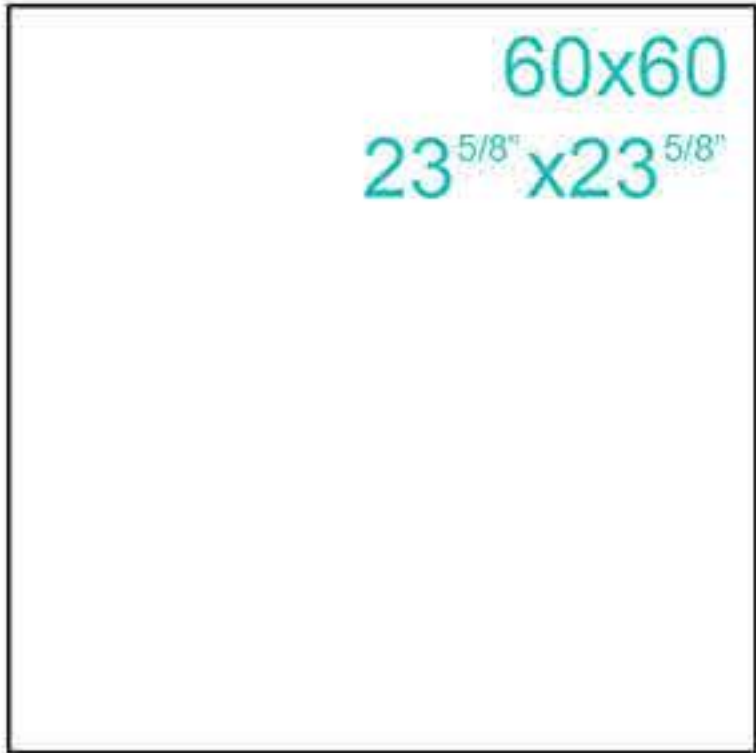

TOKYO

TOKYO BEIGE

4 different faces in all colours
matt